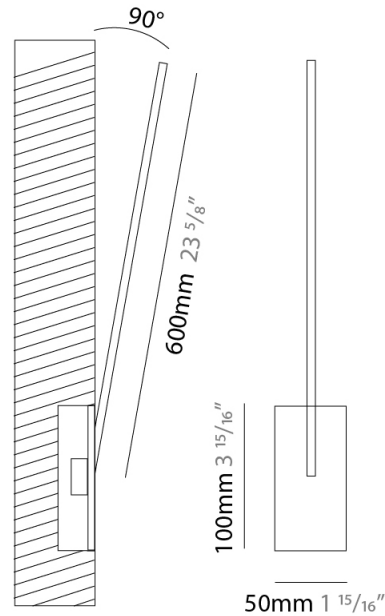

PROJECT	_____
TYPE	_____
SPECIFIER	_____
QUANTITY	_____
DATE	_____

SPILLO 1 ROD RECESSED

D46016- _____ - _____
base number   Color   Finish
                                 Temperature   Options

1. To build a product code in our configurator select the specify button on the base model # product page
2. To build a manual product code on this datasheet choose from the options listed below in blue font and add the suffix to the base model #

GENERAL

Series: Spillo
Subseries: Spillo 1 Rod
Brand: Icone
Division: Design
Mounting Type: Recessed
Mounting Location: Wall
Subcategory: Ambient

PHYSICAL

Shape: Rectangle
Width (mm): 50
Width (in): 1 15/16
Height (mm): 600
Height (in): 23 5/8
Light Distribution: Adjustable
Fixture Finish: WHI / BLK / CHR / BGD
Fixture Material: Brass

ELECTRICAL

Lamp Type: LED
Total Output Wattage (W): 7.92
Dimming: 0-10V Dimming
Driver Included: No
Driver Location: Remote
Driver Type: Constant Voltage - 120Vac
Driver Class: Class 2
Input Voltage (V): 120
Output Voltage (V): 12
Upon Request: (Not included, see components) 0-10Vdc dimming / 277Vac

LED

Color Temperature (°K): 2700 / 3000
Nominal Lumen (lm): 660
CRI: >90 CRI
Lamp Life (hrs): 50000

OPTICAL

Adjustability: Tilt 120°

RATINGS AND CERTIFICATIONS

Certified By: Certified for North American Standards
IP rating: IP20